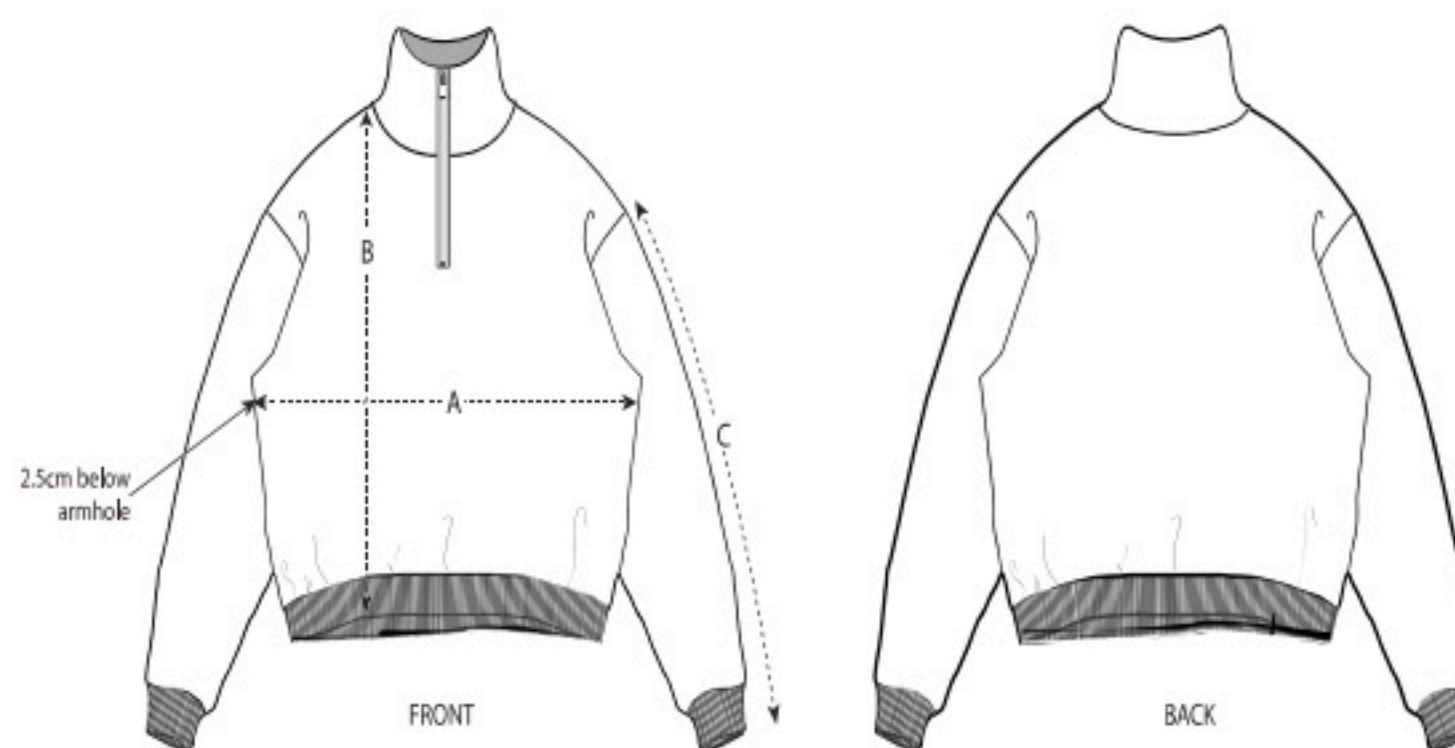

Colors

Essential Heathers

Size Guide

Sizes		XXS	XS	S	M	L	XL	XXL	3XL
A	Half Chest	56.5	59	61.5	64	67	70	73	76
B	Body Length	61	63	68	72	74	76	78	80
C	Sleeve Length	56.5	57.5	61.5	63	64.5	66	67.5	67.5

Packing

Sizes		XXS	XS	S	M	L	XL	XXL	3XL
	Pieces/bag	5	5	5	5	5	5	5	5
	Pieces/box	10	20	20	20	20	20	20	10